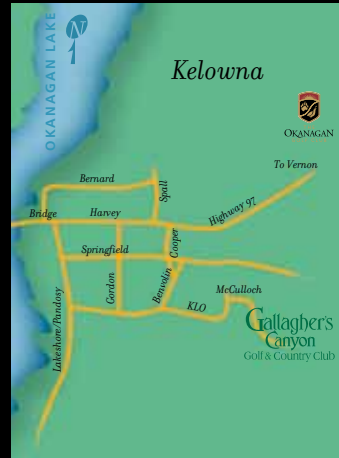

It also constitutes an ideal practice course and provides the perfect venue for settling matches not decided on the Canyon Course.

The Pinnacle Course | 1984 Yards | Par 32 | Rating 58.9 | Slope 96

Gallagher's Canyon is located in East Kelowna, twenty minutes from downtown Kelowna, BC, four hours scenic drive from Vancouver, BC, and six hours from Seattle, Spokane, and Calgary, AB.