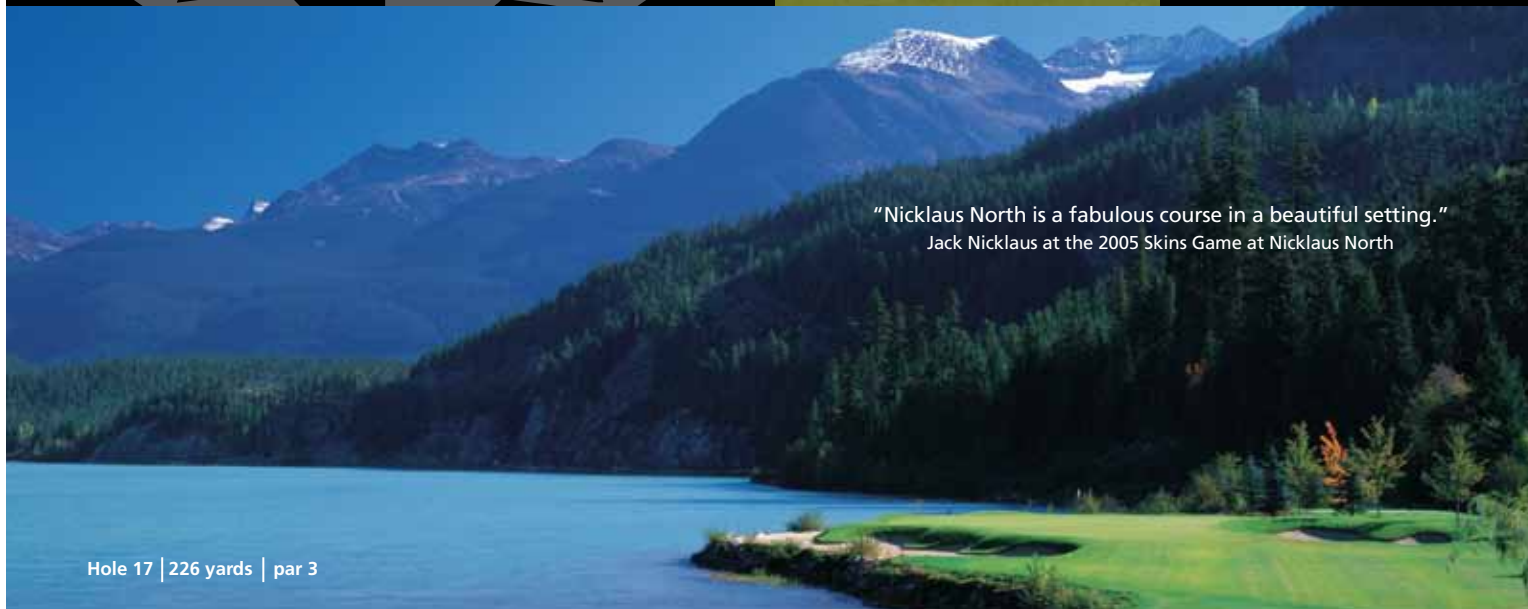

Whistler's largest and most spectacular lakeside patio.

Hole 17 | 226 yards | par 3

"Nicklaus North is a fabulous course in a beautiful setting."
Jack Nicklaus at the 2005 Skins Game at Nicklaus North