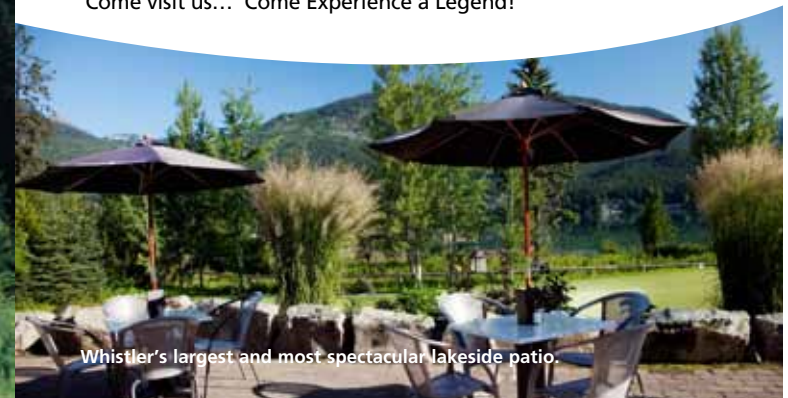

Whistler's largest and most spectacular lakeside patio.